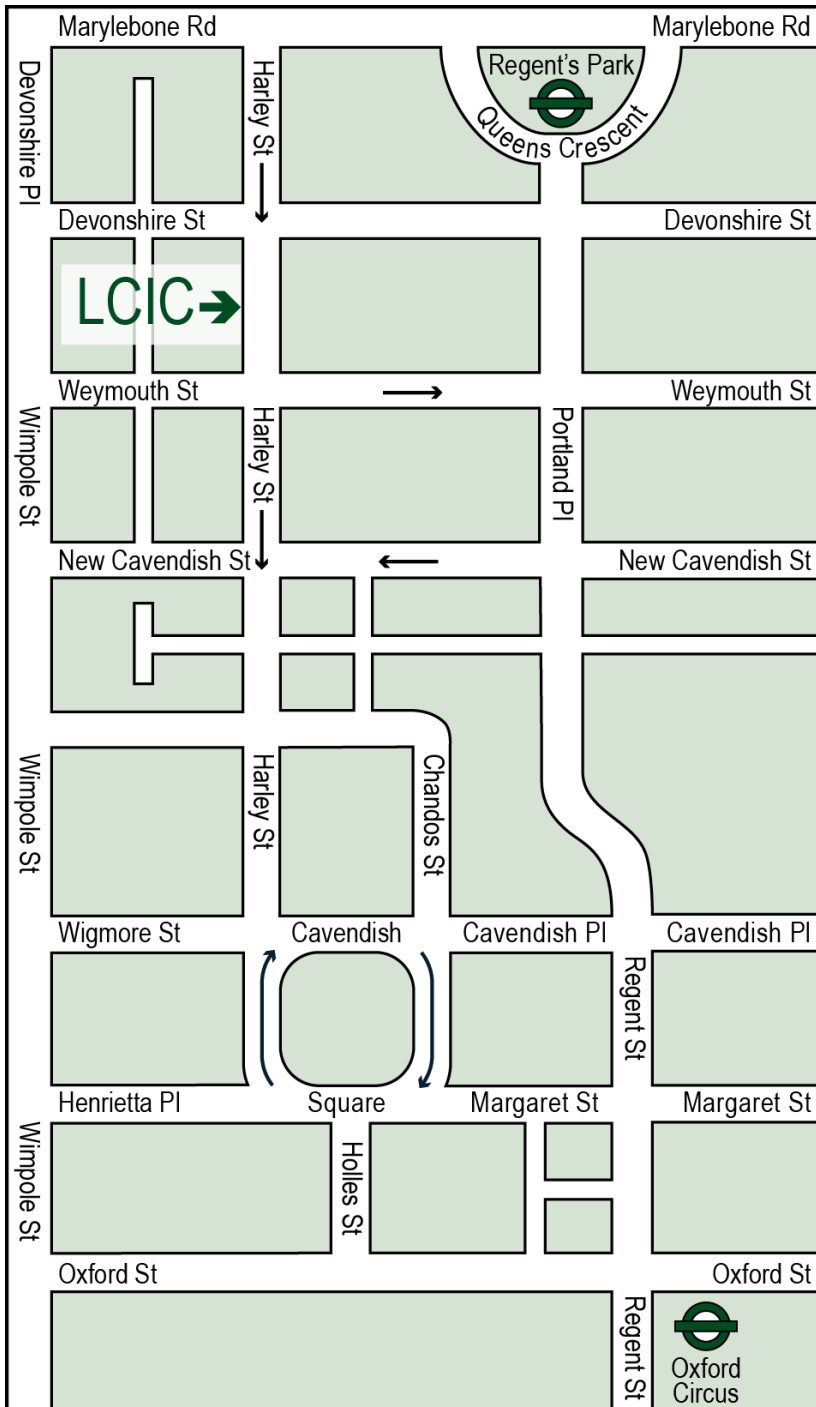

London Cochlear Implant Clinic
107 Harley Street
London
W1G 6AL

Telephone: +44 (0) 20 7486 7431
or +44 (0) 20 7935 3171

Email: maggie@107harleystreet.com

LCZ: The London Cochlear Implant Clinic is situated at 107 Harley Street, which falls within the London Congestion Charge zone.

Car parking: Harley Street has a number of pay by phone parking bays, there is also an NCP car park situated on Cavendish Square.

Nearest tube station: The closest tube station to the London Cochlear Implant Clinic is Regent's Park with Oxford Circus also within walking distance.

Buses: No buses run along Harley Street but several run along neighbouring streets.